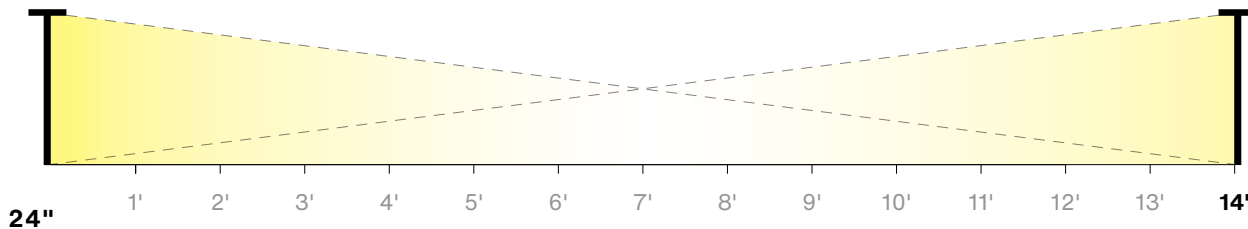

Polar Graph - Intensity

WATTAGE MULTIPLIER

Wattage	Multiplier
1 Watt	0.38
3 Watt	1.00

CCT MULTIPLIER

Color Temp.	Multiplier
2700k	0.96
3000k	1.00

COMBINED FOOTCANDLE VALUES FOR 2 FIXTURES

	1'	2'	3'	4'	5'	6'	7'	8'	9'	10'	11'	12'
1W	9.16	3.83	1.96	0.89	0.46	0.31	0.31	0.46	0.89	1.96	3.83	9.16
3W	14.33	6.18	3.12	1.38	0.70	0.47	0.47	0.70	1.38	3.12	6.18	14.33

Footcandles (fc)

	1'	2'	3'	4'	5'	6'	7'	8'	9'	10'	11'	12'	13'	14'
1W	5.71	3.34	1.81	1.12	0.63	0.40	0.30	0.30	0.40	0.63	1.12	1.81	3.34	5.71
3W	9.21	5.23	2.92	1.78	0.99	0.61	0.46	0.46	0.61	0.99	1.78	2.92	5.23	9.21