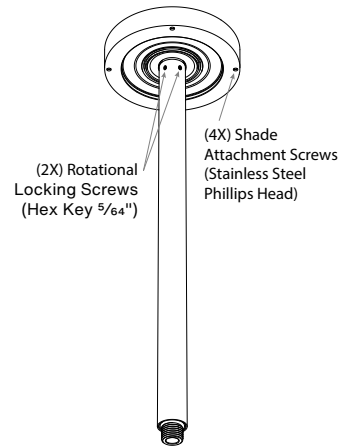

Notes:

PRODUCT DRAWINGS

ARTOPLR-LRC
Low Voltage
18" Extension

+ RASM-RD
with Modern Shade
18" Extension

+ TRSP-RD
with Pagoda Shade
18" Extension

ARTOPLR-LRC

RASM-RD (Modern Shade)

RASP-RD (Pagoda Shade)