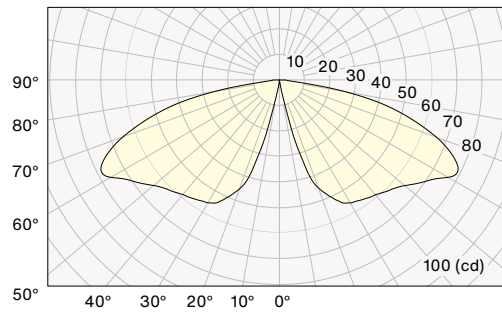

ALSC-SM20

LightingShrink® Connector Medium (Yellow) - 20 pack

ALSC-MD20

PHOTOMETRY & ENERGY DATA

ARTOPLR Radius 3W

Input Power	3.31W
Color Temperature (CCT)	3000K
Color Rendering Index (Ra)	90+
Beam Angle	122°
Max. Candlpower	80cd
Delivered Lumens	315lm
Efficacy	95lm/W

Polar Graph - Intensity

WATTAGE MULTIPLIER

Wattage	Multiplier
1 Watt	0.38
3 Watt	1.00

CCT MULTIPLIER

Color Temp.	Multiplier
2700k	0.96
3000k	1.00

COMBINED FOOTCANDLE VALUES FOR 2 FIXTURES

	1'	2'	3'	4'	5'	6'	7'	8'	9'	10'	11'	12'
1W	9.16	3.83	1.96	0.89	0.46	0.31	0.31	0.46	0.89	1.96	3.83	9.16
3W	14.33	6.18	3.12	1.38	0.70	0.47	0.47	0.70	1.38	3.12	6.18	14.33