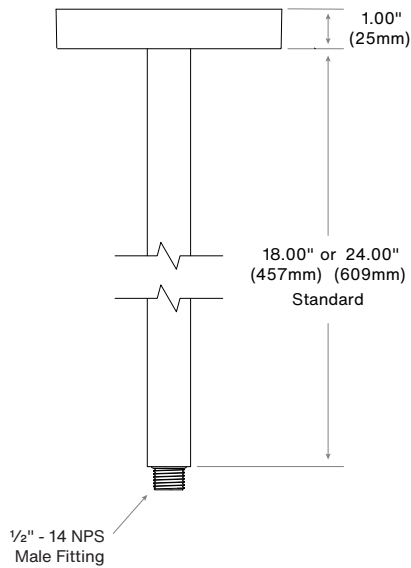

ARTOPLR-LRC