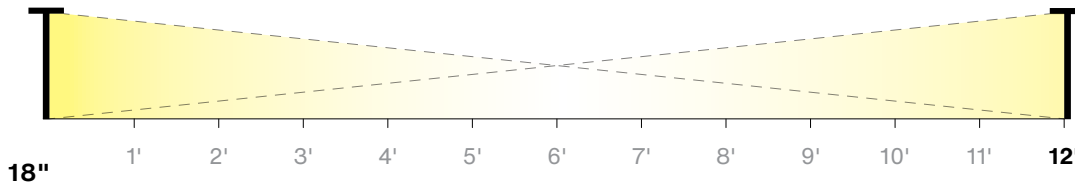

Polar Graph - Intensity

WATTAGE MULTIPLIER

Wattage	Multiplier
1 Watt	0.38
3 Watt	1.00

CCT MULTIPLIER

Color Temp.	Multiplier
2700k	0.96
3000k	1.00

COMBINED FOOTCANDLE VALUES FOR 2 FIXTURES

	1'	2'	3'	4'	5'	6'	7'	8'	9'	10'	11'	12'
1W	9.16	3.83	1.96	0.89	0.46	0.31	0.31	0.46	0.89	1.96	3.83	9.16
3W	14.33	6.18	3.12	1.38	0.70	0.47	0.47	0.70	1.38	3.12	6.18	14.33